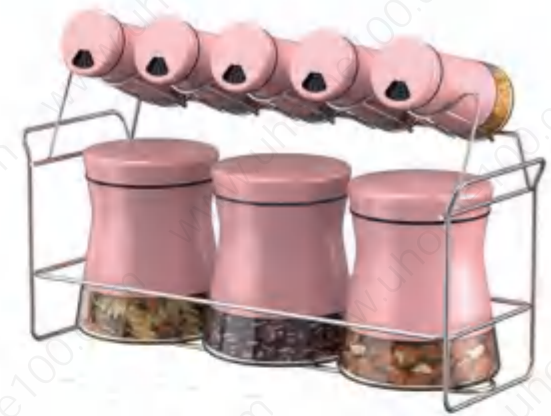

LIGHTHOUSE SERIES

8 PCS Kitchen Set