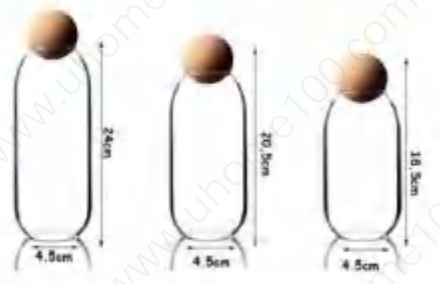

11810010265 capacity: 800ml size: 6.5 × 6.5 × 24cm	11810010266 capacity: 600ml size: 6.5 × 6.5 × 20cm	11810010267 capacity: 500ml size: 6.5 × 6.5 × 18.5cm